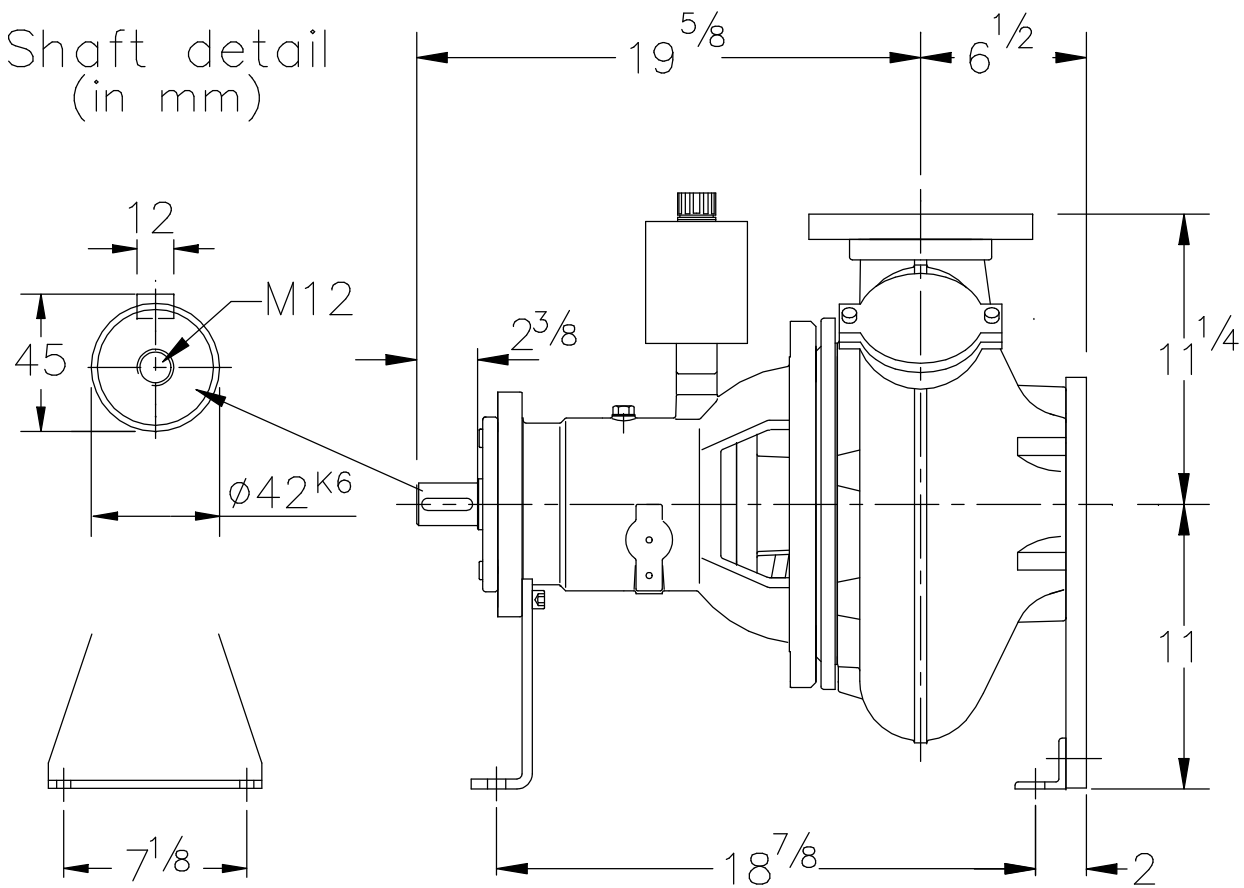

robot
pompen pumps pumpen pompes

BT4040-H

Nr. : 547 Ma2
Date : 12-1995
By : LB
Scale : 1:7.5
Repl. :

Shaft detail
(in mm)