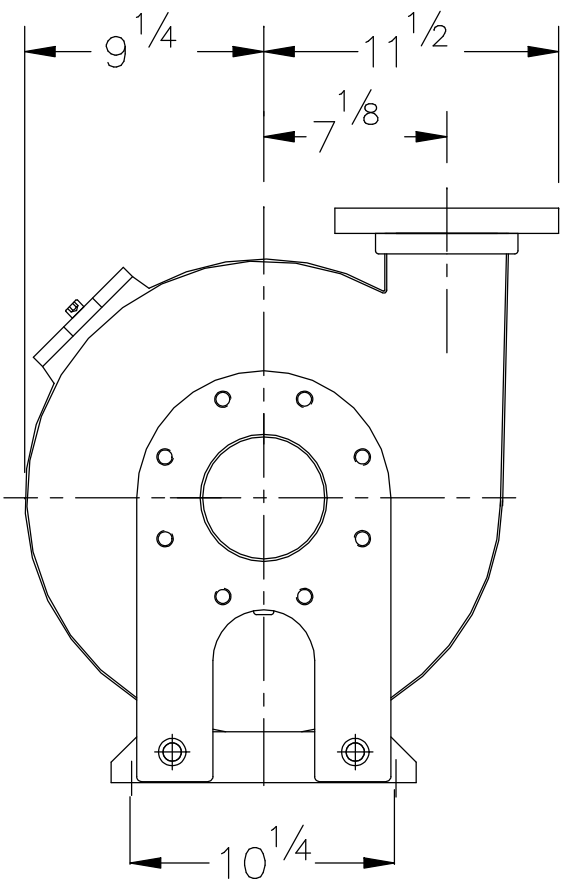

robot
pompen pumps pumpen pompes

BT4040-H

Nr. : 547 Ma2
Date : 12-1995
By : LB
Scale : 1:7.5
Repl. :

Shaft detail
(in mm)